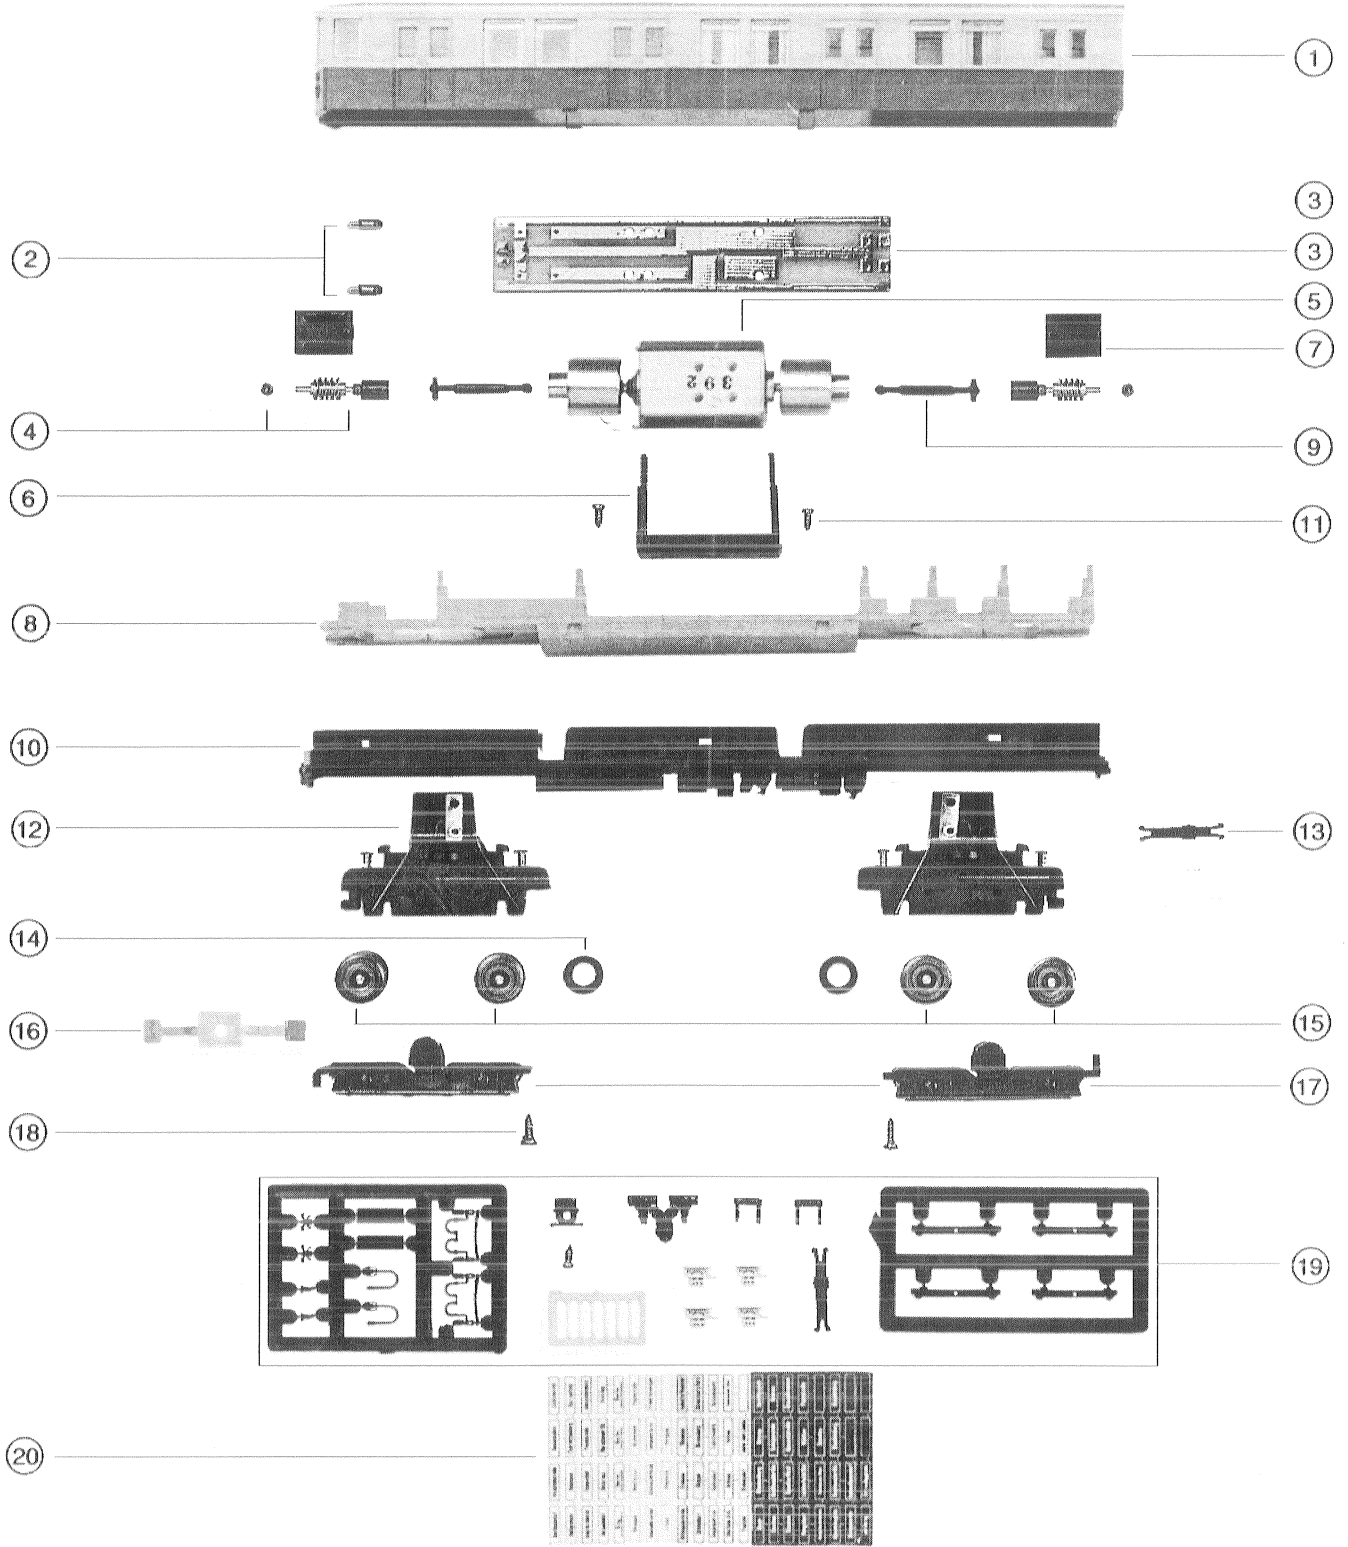

LIMA

HO SCALE SPARE PARTS

"BERLINER"

ET/ES 165 BVG 275 - DB DR DRG

n.	ref.	descrizione	n.pz.	n.	ref.	descrizione	n.pz.
1	701224501	carrozzeria motrice semiassemblata DRG semi-assembled body for DRG powered car	1	11	717652000	viti 2,2 x 6,5 screws 2,2 x 6,5	
2	701225501	carrozzeria semiass. per rimorchiata DRG semi-assembled body for DRG trailer car	1	12	708131555	scatola ingranaggi completa complete gears box	
	701228501	carrozzeria motrice semiassemblata DR semi-assembled body for DR powered car	1		715767000	filo-molla per contatto assali wire-spring for axles contacts	
	701229501	carrozzeria semiass. per rimorchiata DR semi-assembled body for DR trailer car	1	13	701220013	barra di traino haulage bar	
	701222501	carrozzeria motrice semiassemblata BVG semi-assembled body for BVG powered car	1	14	711506000	anelli aderenza traction tyres	
	701223501	carrozzeria semiass. per rimorchiata BVG semi-assembled body for BVG trailer car	1	15	701220556	set assali motore set of motor axles	
2	716615000	lampadina "Mikron" "Mikron" bulb	6		701221550	set assali rimorchiata set of axles for trailer car	
3	715911592	circuito stampato completo printed circuit with components	1	16	712166000	contatto assali liberi free axles contacts	
	716600000	diodi	12	17	701220003	carrello anteriore motrice front bogie for powered car	
4	715572002	set vite senza fine 2 principi set of double-threaded worm	6		701220004	carrello posteriore motrice rear bogie for powered car	
5	701220540	motore con volani motor with flywheels	1		701221002	carrello anteriore per rimorchiata front bogie for trailer car	
6	708220014	supporto motore motor support	2		701221003	carrello posteriore per rimorchiata rear bogie for trailer car	
7	708134019	copri bronzine worm cover	6	18	717650000	viti 2 x 5 screws 2 x 5	
8	701220589	interno in zama per motrice zamak interior for powered car	1	19	701220593	sacchetto particolari set of details	
	701221591	interno per rimorchiata interior for trailer car	1		819833	serie tabelle percorrenza set of travel indication plates	
9	708134002	albero trasmissione cardan shaft	12		701224003	fanali tetto per DRG e DR roof lamps for DRG and DR livery	
10	701224506	fondo motrice DRG chassis for DRG powered car	1		716619000	lampadine "Ultra Mikro" per fanali tetto "Ultra Mikro" bulbs for roof lamps	
	701225506	fondo rimorchiata DRG chassis for DRG trailer car	1	A	718567560	relais AC AC relais	
	701228506	fondo motrice DR chassis for DR powered car	1	B	600878	pattino AC AC sliding-shoe	
	701229506	fondo rimorchiata DR chassis for DR trailer car	1	C	701220570	set assali motore AC set of AC motor axles	
	701222506	fondo motrice BVG chassis for BVG powered car	1		701221568	set assali AC per rimorchiata set of AC axles for trailer car	
	701223506	fondo rimorchiata BVG chassis for BVG trailer car	1				