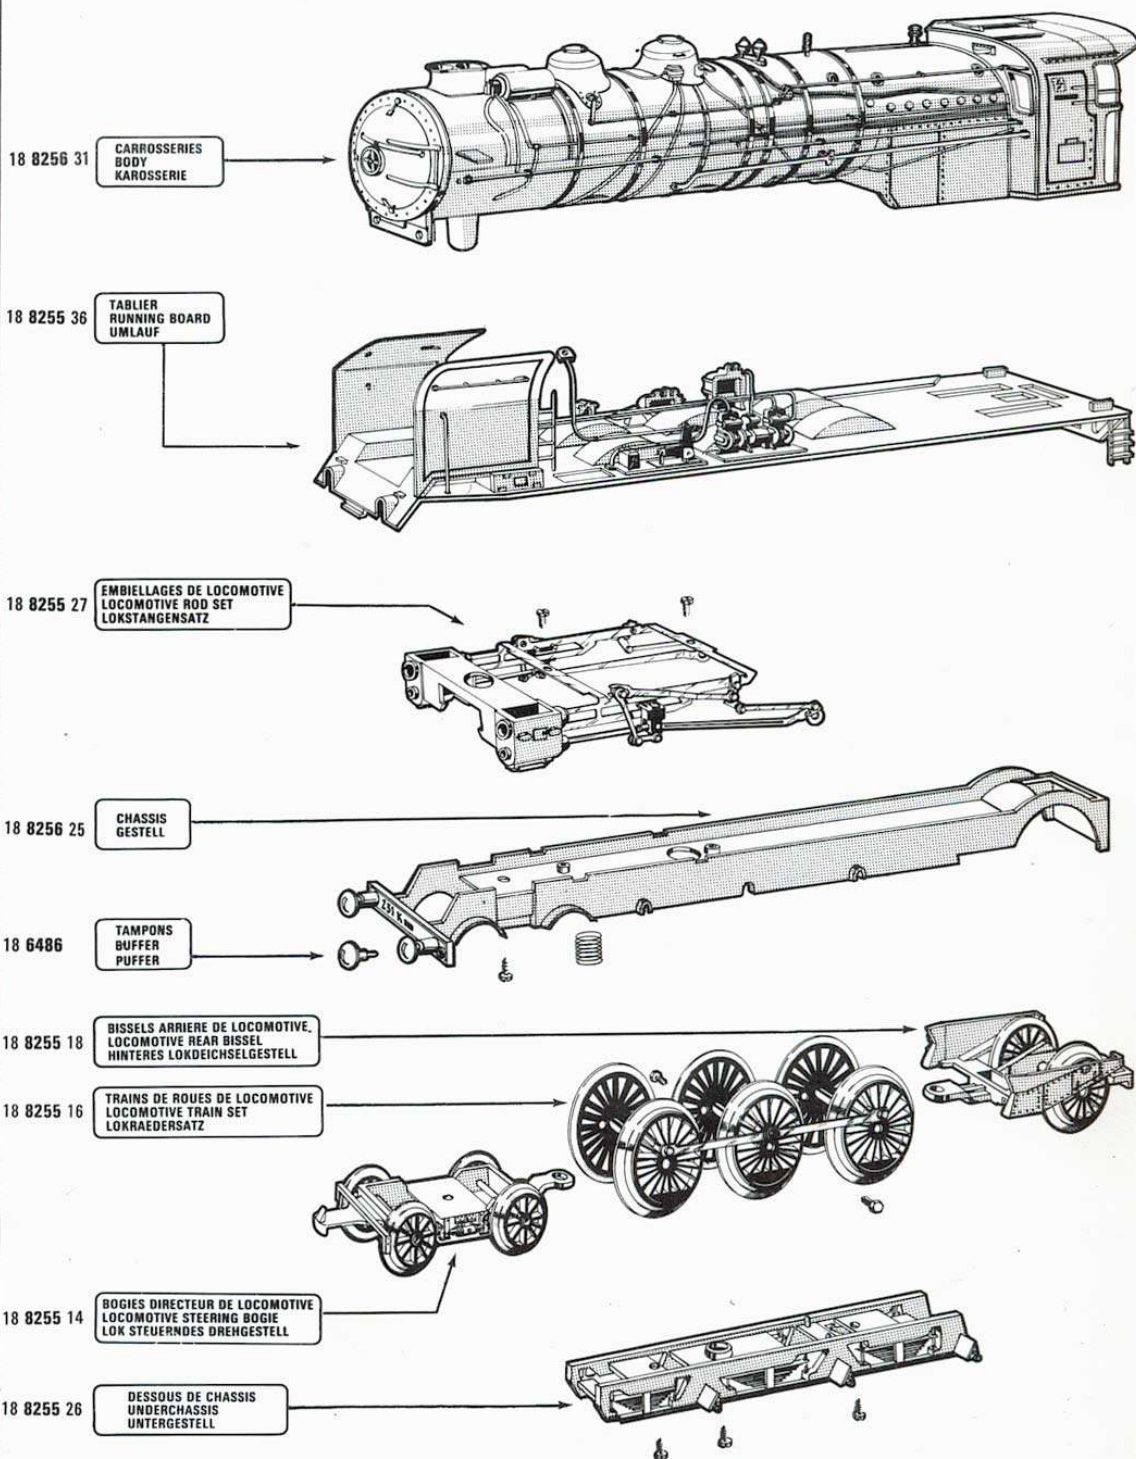

**231 K type "PACIFIC SUD-EST"**  
4-6-2 K SNCF "PACIFIC SOUTH-EAST" type  
231 typ "PAZIFIK SÜD-OST"

**8256**

**30 A TENDER 231 K "SUD-EST"**  
**30 A TENDER 4-6-2 K "SOUTH-EAST" type**  
**30 A TENDER 231 K "SÜD-OST"**

**8256**